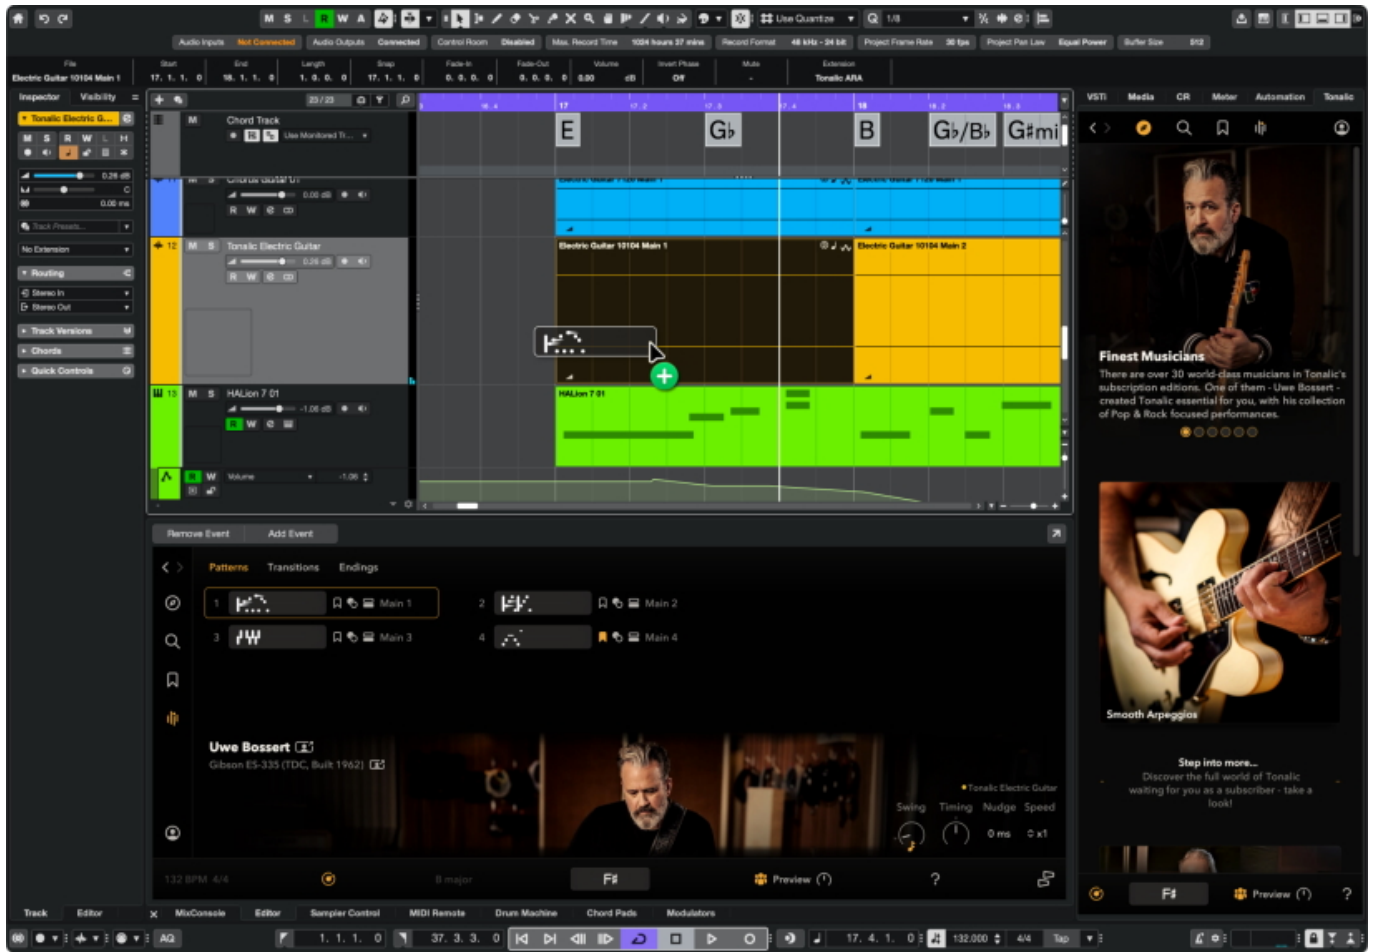

Steinberg and Celemony Partnership

Steinberg today announced a collaboration with Celemony to include Tonalic essential, a selection of acoustic and electric guitars by Celemony, in the newly released maintenance update, version 15.0.30, for Steinberg's DAWs, Cubase Pro 15, Cubase Artist 15, and Nuendo 15. Celemony's Tonalic is an innovative music

New Partnership between Steinberg and Celemony

Wednesday, 03 June 2026 18:09

production platform that combines performances by world-class musicians with the power of the Tonalic Engine. Drawing on authentic studio recordings, Tonalic intelligently adapts every performance to a song's chords, tempo, and groove, delivering natural, expressive results in real time.

Now available in version 15.0.30 for Cubase Pro, Cubase Artist, and Nuendo, Tonalic essential offers a carefully curated collection of acoustic and electric guitars, providing songwriters and producers with an inspiring toolkit for rapid composition, arrangement, and the creation of rich, organic musical textures. "We're pleased to be partnering up with Celemony and are happy to offer Tonalic essential to our Cubase and Nuendo 15 customers for free. With its guitar performances, Tonalic essential fits nicely in the comprehensive tool set provided by Cubase and Nuendo," says Senior Marketing Manager Matthias Quellmann.